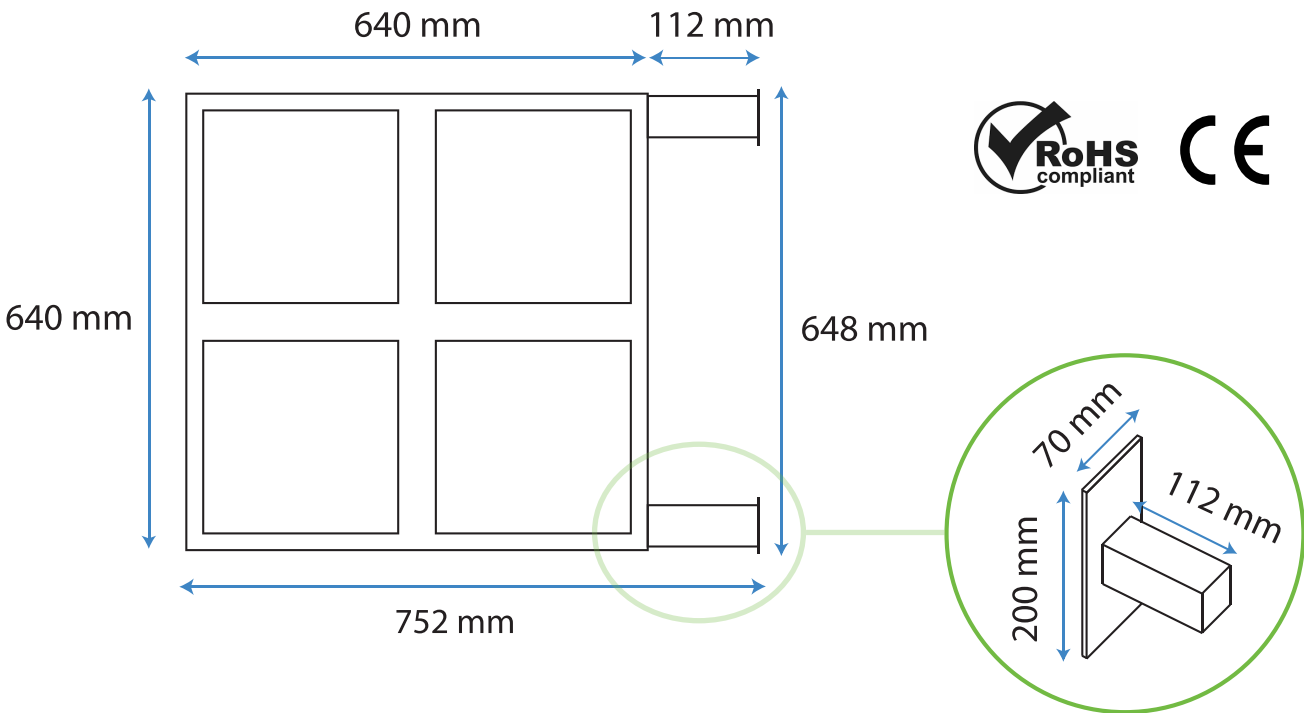

640 x 640 mm double sided LED projecting sign with a resolution of 128 x 128 pixels. It features RGB full color technology for vibrant and dynamic displays.

The sign operates with asynchronous control and can be easily managed via Android or Apple devices, providing flexibility and ease of content updates. Ideal for commercial and advertising applications requiring high visibility and color impact.

Features

Model	LSLI64PR
Size	752mm x 640mm x 167mm
Display area:	640mm x 640mm
Display resolution:	128 x 128 pixels
Brightness:	6000NITS
Power MAX:	800 watts
Power Average:	200 watts
Control:	PC / CLOUD / android / apple
Lifespan:	30,000 hours to 30% degradation
Warranty	2 years