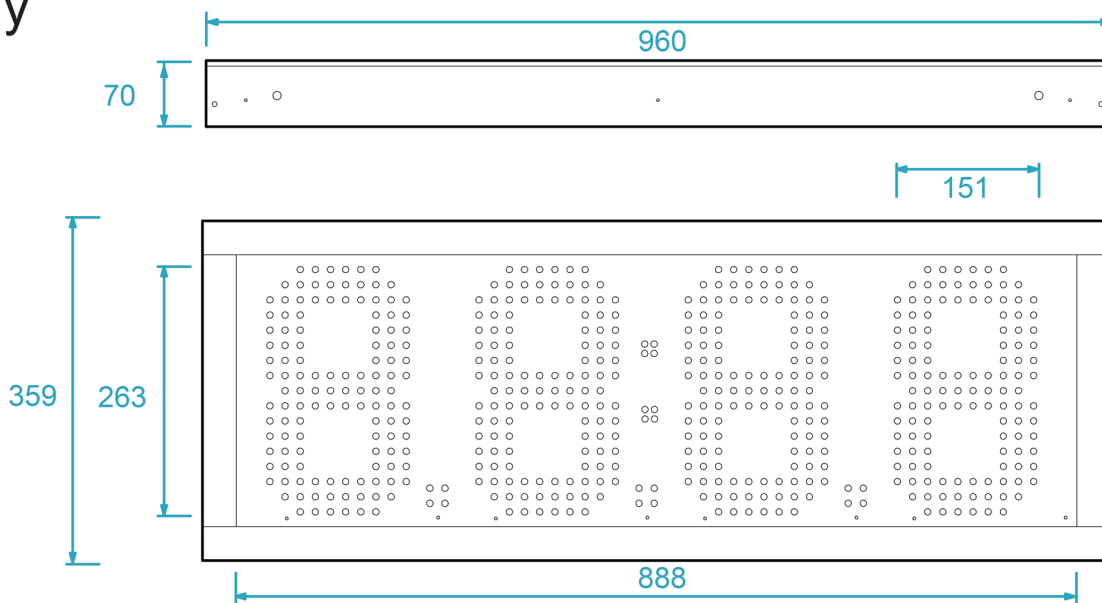

# LED display

300 Series  
LED SINGLE LINE  
TIME / TEMP  
DISPLAY

## 300 Time Temperature line

Case size	960 mm x 359 mm
Digit height	263 mm
Digit width	151 mm
Number of Digits	4*
LED pixel pitch	16 mm
LED's per digit	124
Typical viewing angle	30° x 70°
Cabinet material	Aluminium
Colours	Red, Amber, Blue, Green White : 3000K, 5000K, 6500K
Weather proofing	IP 53
Communication	RS232-485, LAN, wi-fi, IR, LON
Dimming	Automatic and manual
Operating voltage	24 V DC
Maximum power consumption	34 W
Average power consumption	18 W
Lamp life	100,000 hours
Operating temperature	-40° to +65°
Warranty	2 years